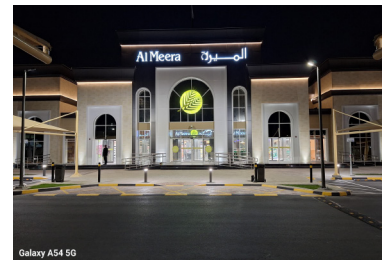

SOME OF OUR PROJECTS

Performance In Lighting