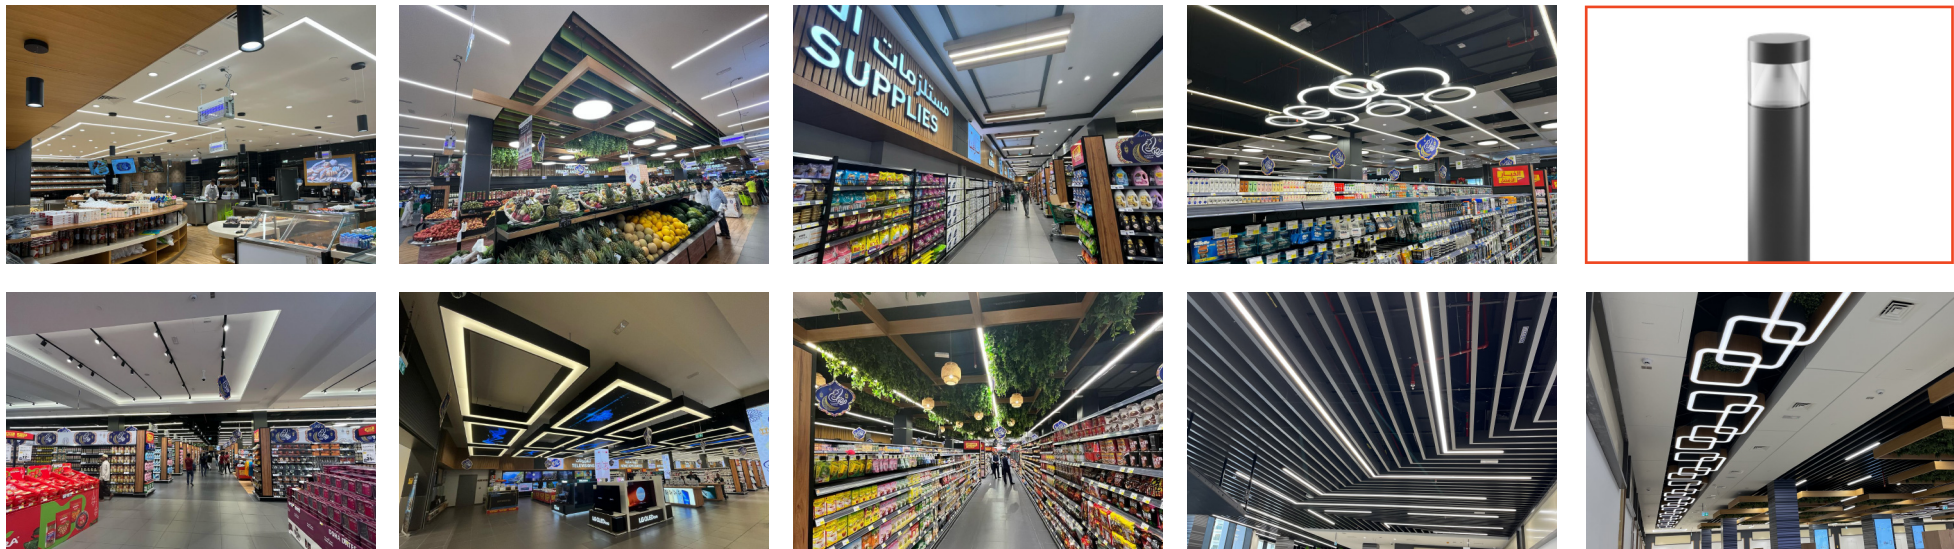

SOME OF OUR PROJECTS

Performance In Lighting