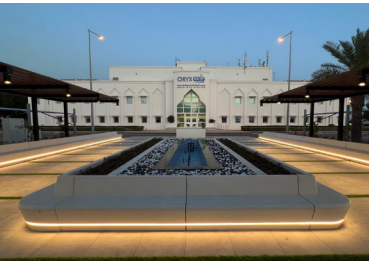

SOME OF OUR PROJECTS

Oryx GTL Ras Laffan External Development – Qatar

We supplied the external Lighting solution for Oryx GTL ADMIN Building @ Ras Laffan. Three different types of Luminares were supplied were used to illuminate the Walk Way, Planters and Seating. Special NEON FLEX LED Linear Strips were used in the seating and planter areas.

Tescoled